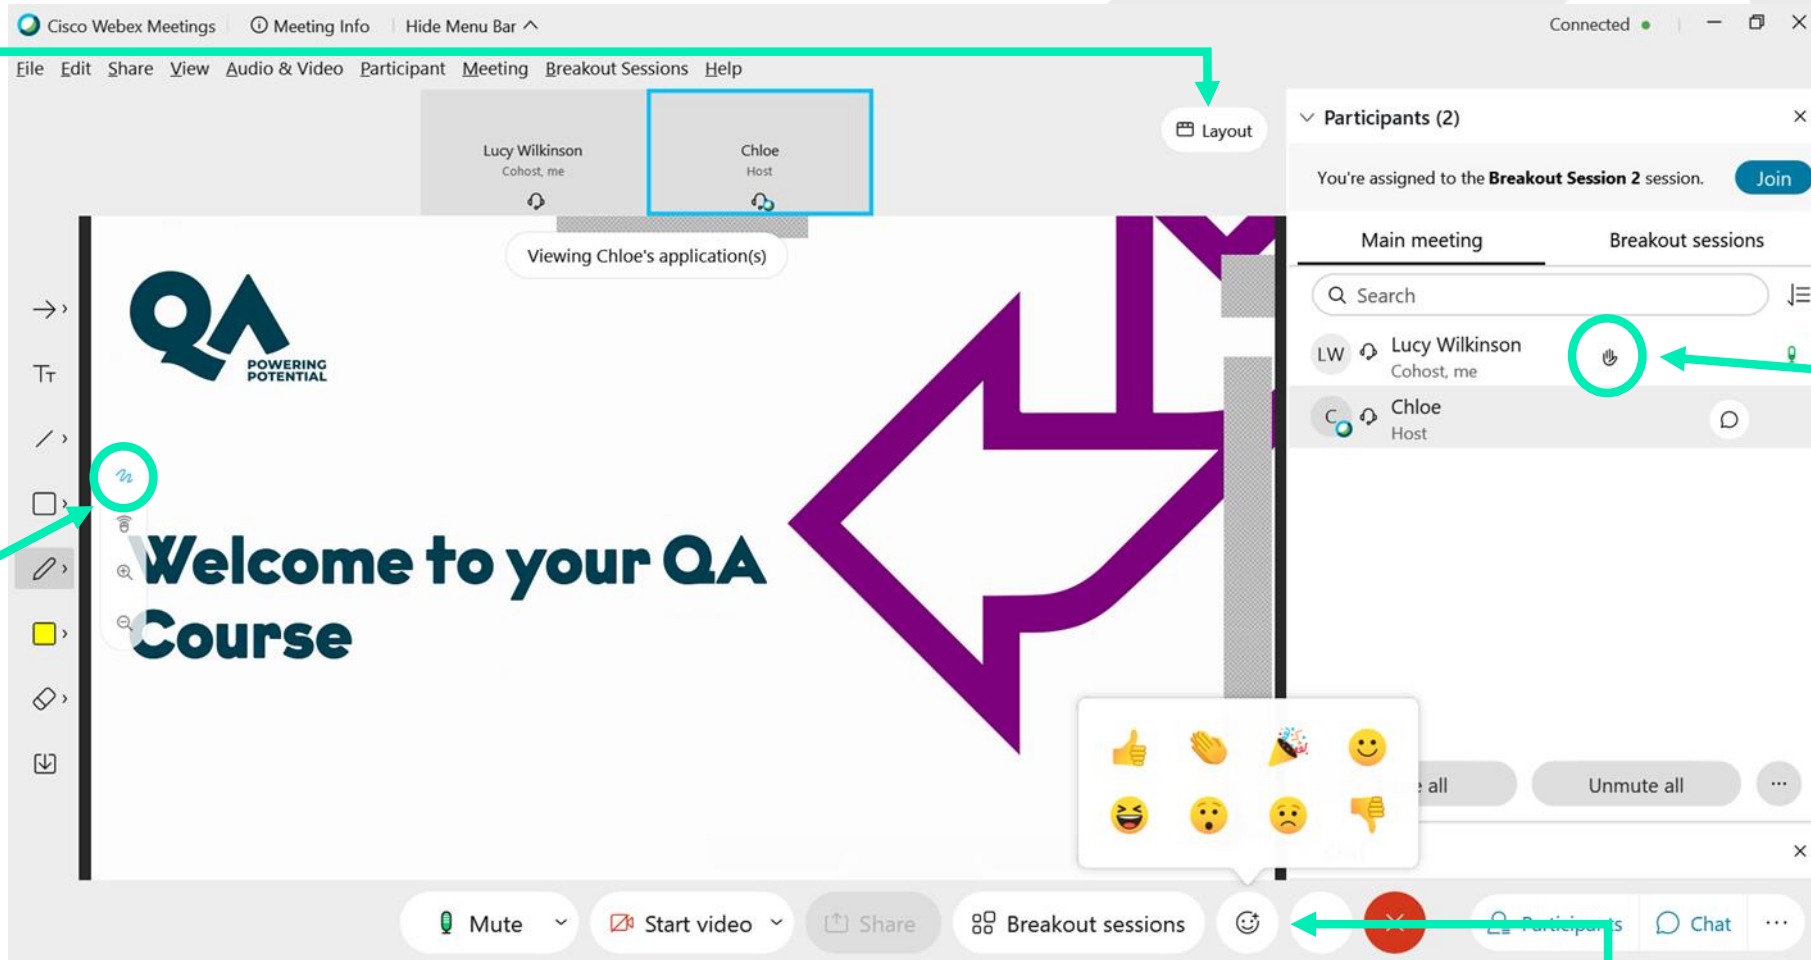

QUICK REFERENCE GUIDE

Adjusts the layout of the meeting

On the right hand side panel you will find:

- Raise hand
- Chat
- Breakouts
- Polling

Sends request to annotate, and opens the annotation toolbar

Your main controls are at the bottom of the screen. Select the emoji icon to add a reaction to your webcam.